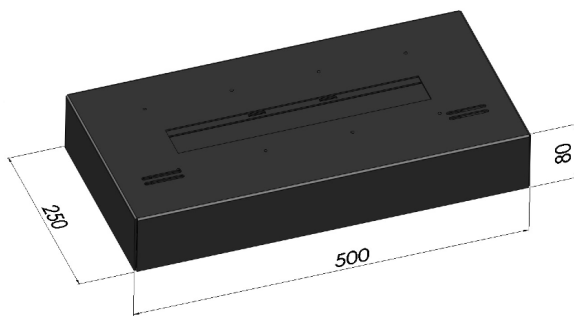

PRODUCT CARD

SIMPLE *fire*

Biofireplace  
Simplebox 500

DIMENSIONS: 500mm x 250mm x 80mm

Type - free-standing (without glasses)

FIRE LINE : 320mm  
 BURNING TIME : 1,5-2h  
 BURNER - insert with flame regulation  
 MATERIAL : powder coated steel  
 IZOLATION - no  
 STANDARD COLOR - black  
 WEIGHR - 11kg

It has a venting system that prevents pressure from building up under the burner in the event of a possible fuel overflow. With an additional tank under the burner, the system also prevents the fuel from flowing outside the bio-fireplace.

The ceramic fiber insert improves safety and also extends and optimizes the firing process. The shutter, which is part of the hearth, serves to regulate the height of the flame and at the same time, when closed, the shutter ends the operation and extinguishes the fireplace completely. An extinguishing handle is included.