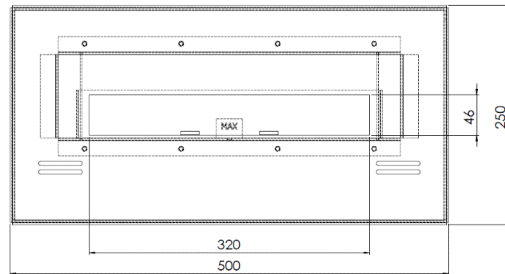

PRODUCT CARD

SIMPLE *fire*

Biofireplace  
Simplebox 500

DIMENSIONS: 500mm x 250mm x 80mm

Type - free-standing (without glasses)

FIRE LINE : 320mm  
 BURNING TIME : 1,5-2h  
 BURNER - insert with flame regulation  
 MATERIAL : powder coated steel  
 IZOLATION - no  
 STANDARD COLOR - black  
 WEIGHR - 11kg