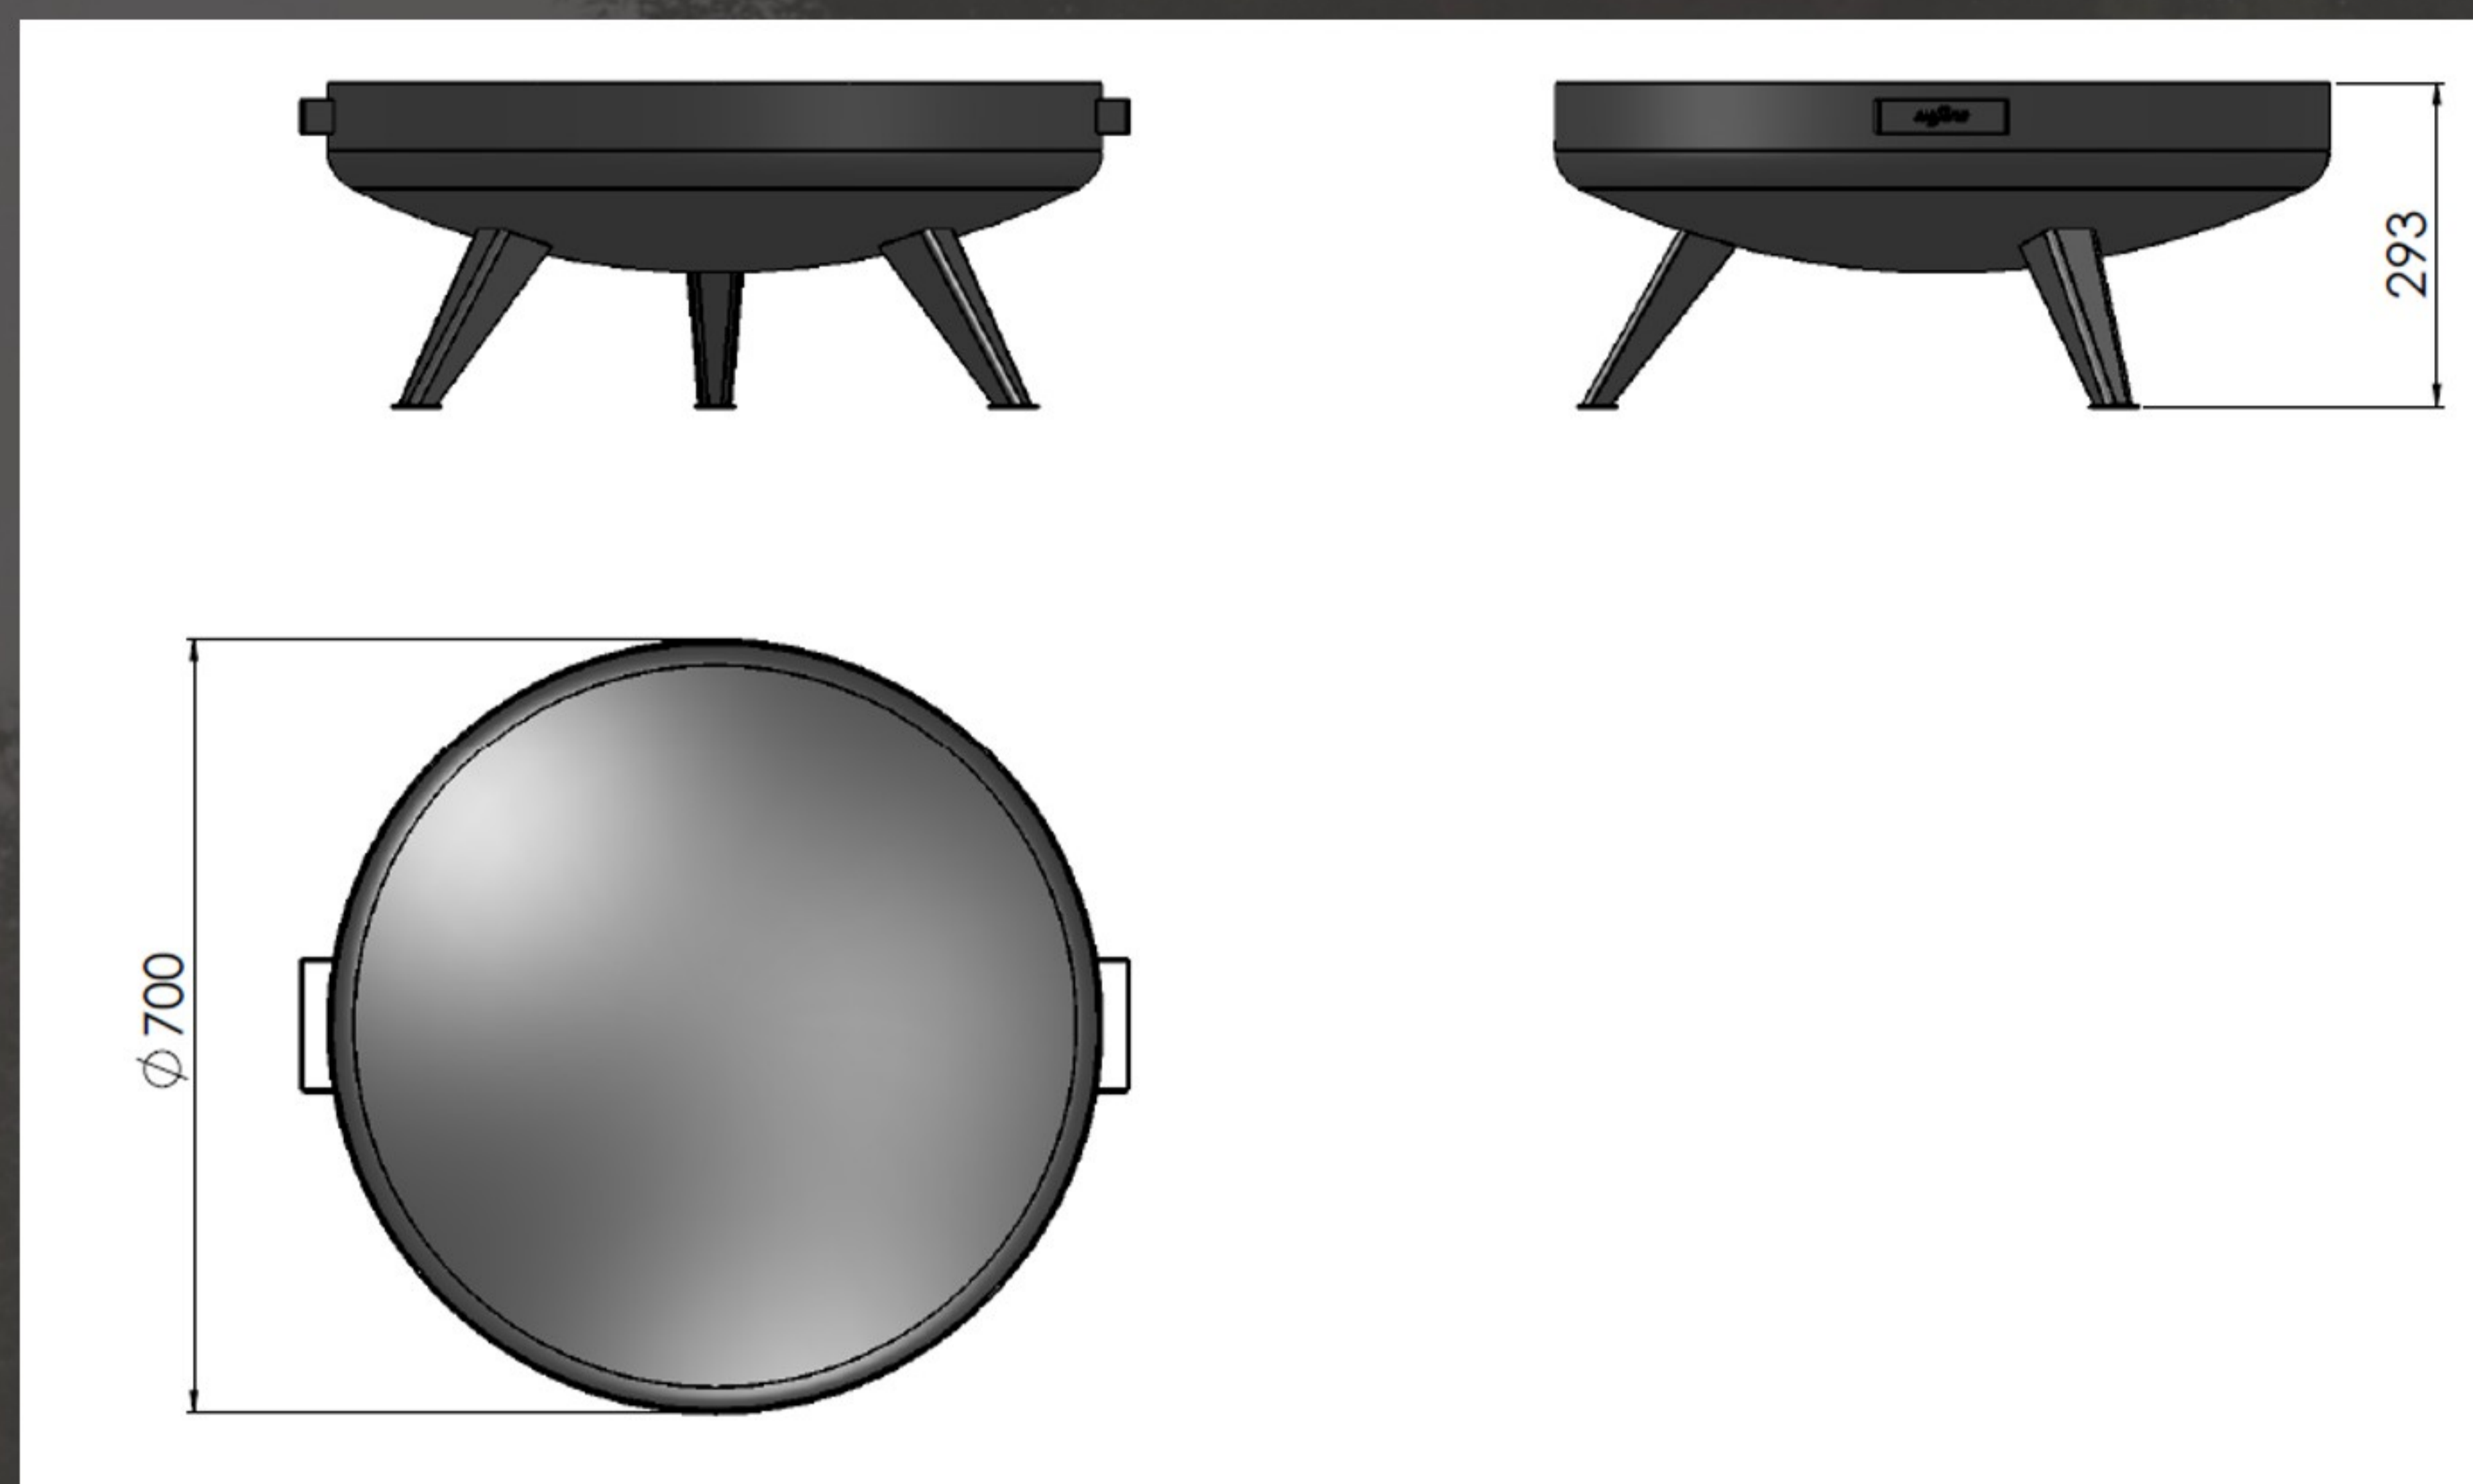

PALENISKO MISA 700 BOWL

# MISA 7000 BOWL

Dimensions/wymiary: fi700x293

Construction: Round fireplace on three legs.  
 Shape: Round bowl with a diameter of 70 cm with handles for gripping.  
 Colour : Black  
 Material: Steel painted with paint resistant to very high temperatures.  
 Net weight 25 kg

Budowa: okrągłe palenisko na trzech nogach.  
 Kształt: Okrągła misa o średnicy 70cm z rączkami do chwytania.  
 Kolor : czarny  
 Materiał : stal malowania farbą odporną na bardzo wysokie temperatury.  
 Waga netto 25kg

**IMPORTANT!** Because of the holes at the bottom to allow water to drain out, the fireplace should be placed on a flat, even surface made of non-flammable material. The fireplace is free-standing, does not require permanent attachment to the ground.